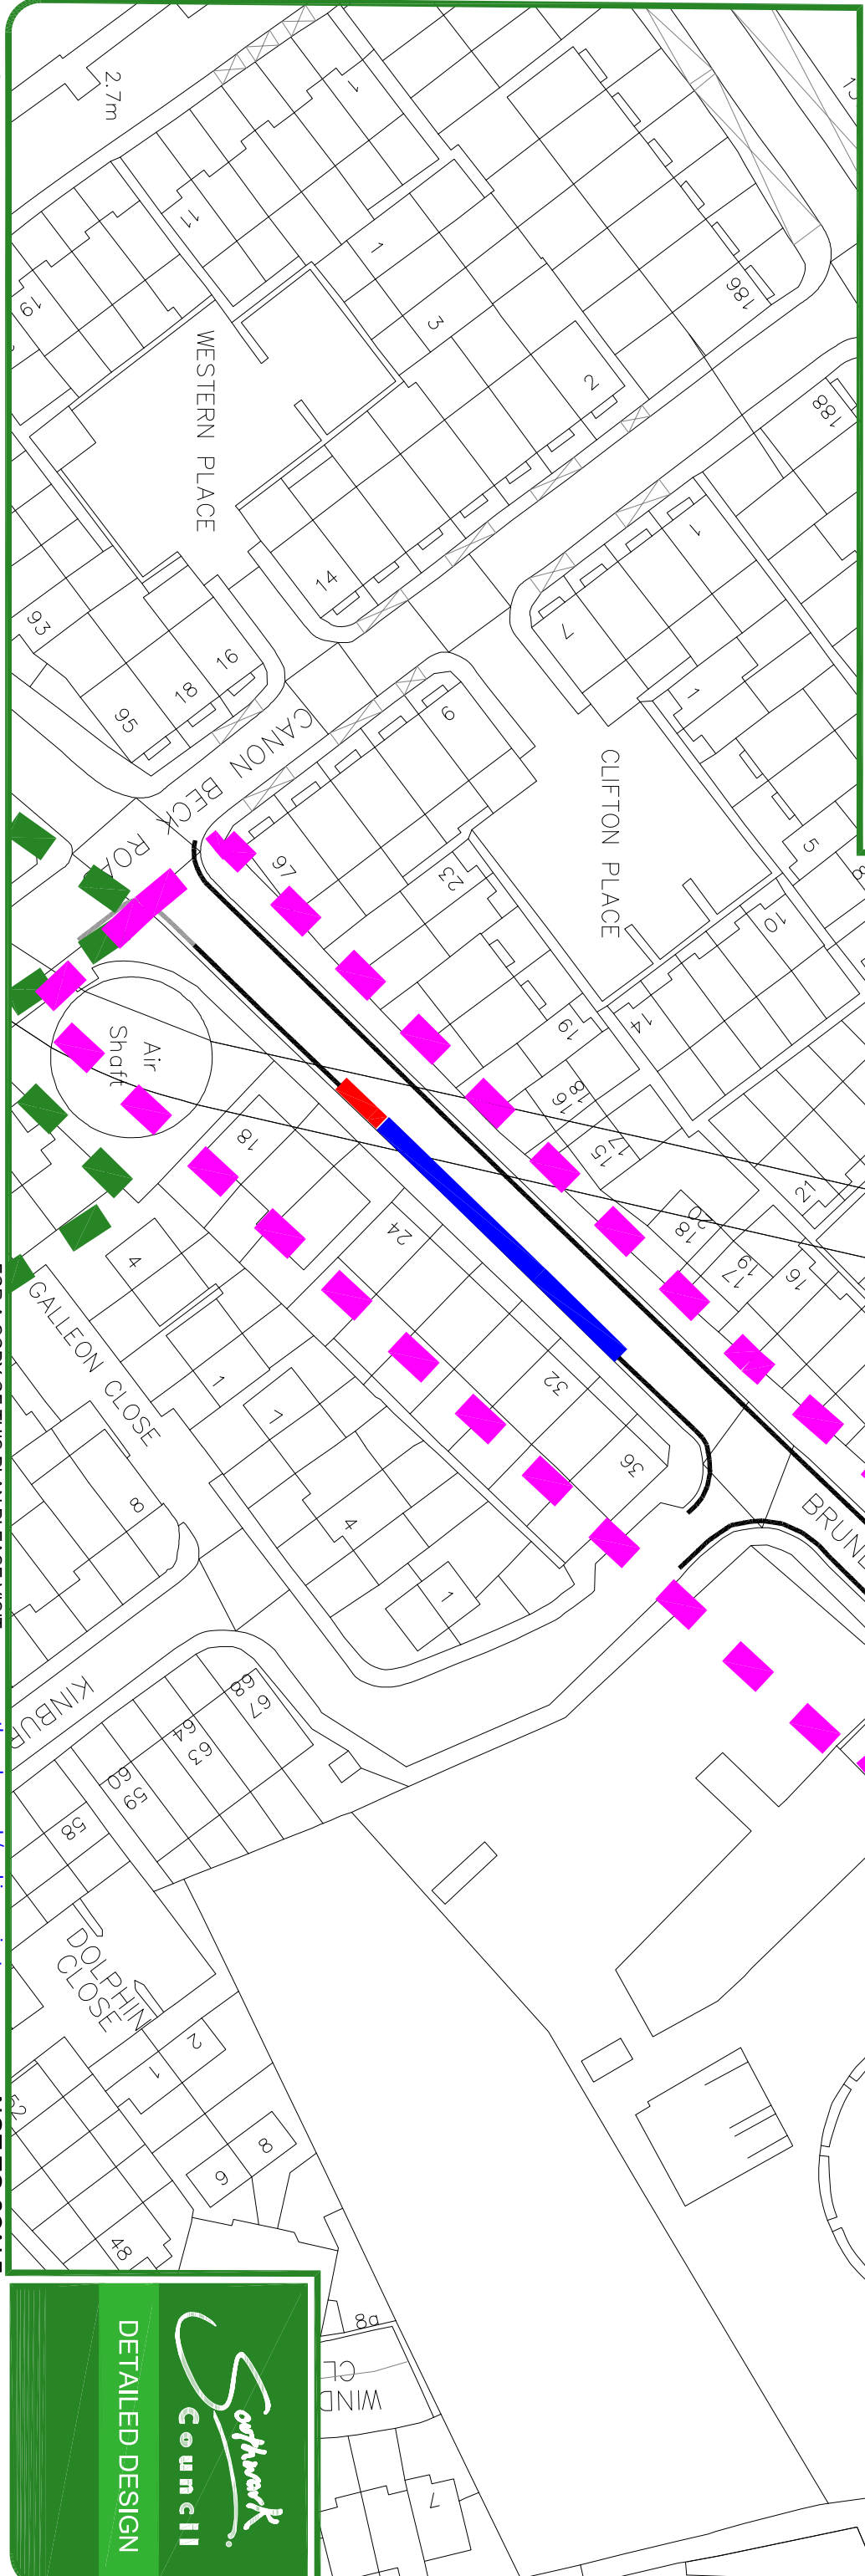

ROTHERHITHE

Proposed Parking Zone Extension

LEGEND

Parking places and who can park where							
Type of parking bay	Map symbol	Example sign	Resident permit holder	Business permit holder	Visitor voucher holder	Blue badge holder	Pay by phone visitor
Permit bay			✓	✓	✓	✗	✗
Existing disabled bay			✗	✗	✗	✓	✗

Waiting restrictions		
Waiting Restriction	Map symbol	Map symbol
Double yellow line (existing)		Double yellow line (proposed)
Single yellow line (existing)		Single yellow line (proposed)

Other features on map		
Area of road	Map symbol	Map symbol
Dropped kerb		Pedestrian Crossing
Public highway within study area		Cycle hangar
Non-public highway		Estate road

Boundary of proposed extension of parking zone H	
	Boundary of study area
	Boundary of proposed extension of parking zone H

© Crown copyright and database rights 2016 Ordnance Survey (0100019252)

@ib_southwark facebook.com/southwarkcouncil